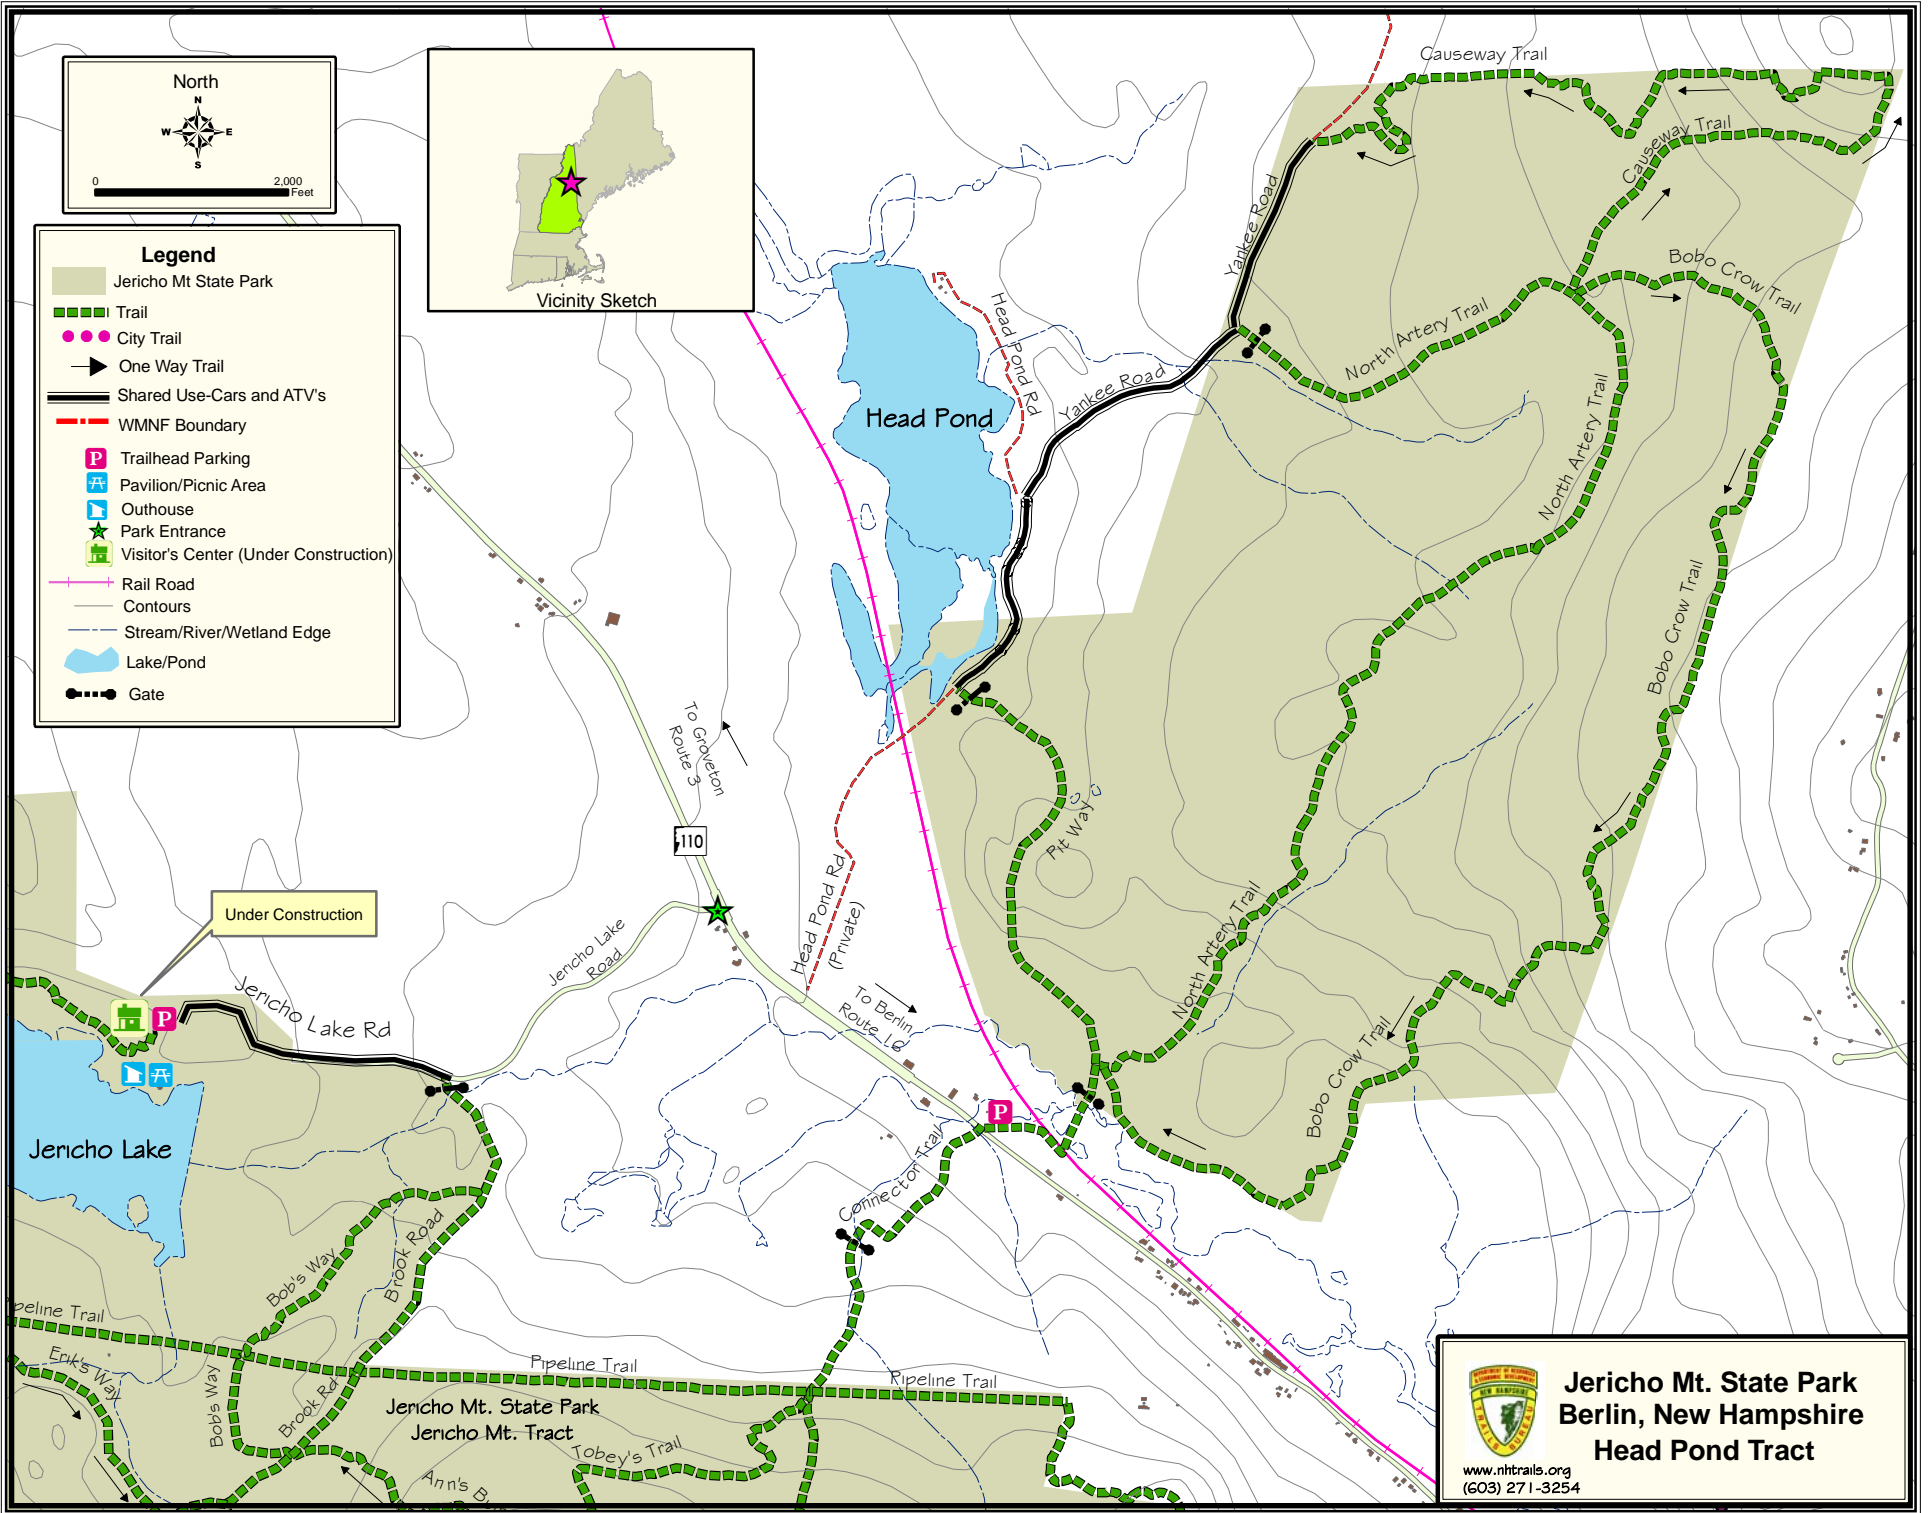

Legend

- Jericho Mt State Park
- Trail
- City Trail
- One Way Trail
- Shared Use-Cars and ATV's
- WMNF Boundary
- P Trailhead Parking
- A Pavilion/Picnic Area
- O Outhouse
- ★ Park Entrance
- V Visitor's Center (Under Construction)
- Rail Road
- Contours
- Stream/River/Wetland Edge
- Lake/Pond
- Gate

Under Construction

Jericho Mt. State Park
Berlin, New Hampshire
Head Pond Tract

www.nhtrails.org
 (603) 271-3254